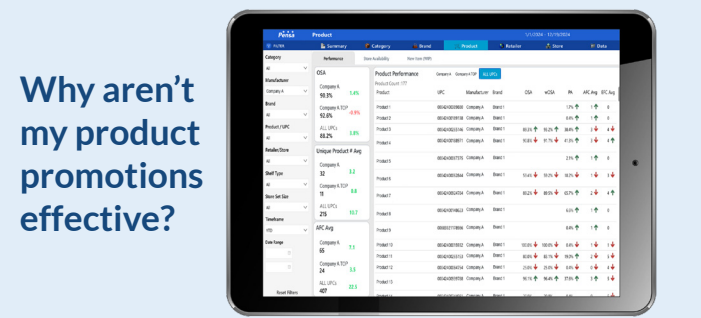

2023 & 2024 Winner

✓ **KEEP THE RIGHT THINGS ON THE SHELF**

✓ **EFFORTLESSLY EXECUTE IN-STORE**

✓ **TURN YOUR SHELF INTO DATA PROFIT**

Answering the Questions that Matter

Pensa Retail Portfolio of AI Products and Services

<p>In-Store Action</p>  <p>Integrated AI auto-analyzes shelf and prioritizes actions in real-time for your store associates</p> 	<p>Data Programs</p>  <p>Turnkey data programs earn high margin dollars from the value of your shelf</p> 	<p>Planning</p>  <p>Optimized visibility for space to sales shelf planning, promotional effectiveness and layout</p> 	<p>Measurement</p>  <p>Automated scorecarding, availability and item location</p> 	<p>Compliance</p>  <p>Compliance against planograms, merch and promotions</p> 	<p>Pensa Inside</p>  <p>Custom license to embed Pensa's digital image recognition and AI within larger enterprise initiatives</p> 
--	--	--	--	---	---