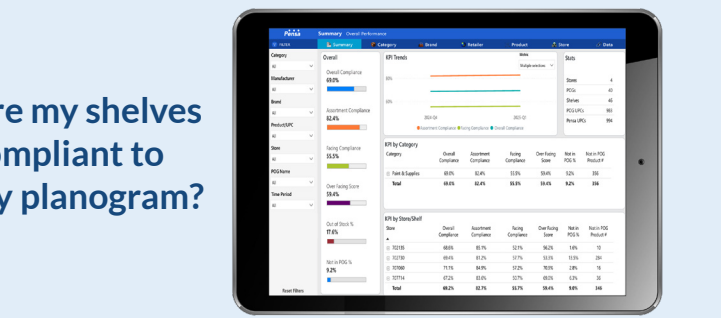

2023 & 2024 Winner

✓ **KEEP THE RIGHT THINGS ON THE SHELF**

✓ **EFFORTLESSLY EXECUTE IN-STORE**

✓ **TURN YOUR SHELF INTO DATA PROFIT**

Answering the Questions that Matter

Pensa Retail Portfolio of AI Products and Services

<p>In-Store Action</p>  <p>Integrated AI auto-analyzes shelf and prioritizes actions in real-time for your store associates</p> 	<p>Data Programs</p>  <p>Turnkey data programs earn high margin dollars from the value of your shelf</p> 	<p>Planning</p>  <p>Optimized visibility for space to sales shelf planning, promotional effectiveness and layout</p> 	<p>Measurement</p>  <p>Automated scorecarding, availability and item location</p> 	<p>Compliance</p>  <p>Compliance against planograms, merch and promotions</p> 	<p>Pensa Inside</p>  <p>Custom license to embed Pensa's digital image recognition and AI within larger enterprise initiatives</p> 
--	--	--	--	---	---